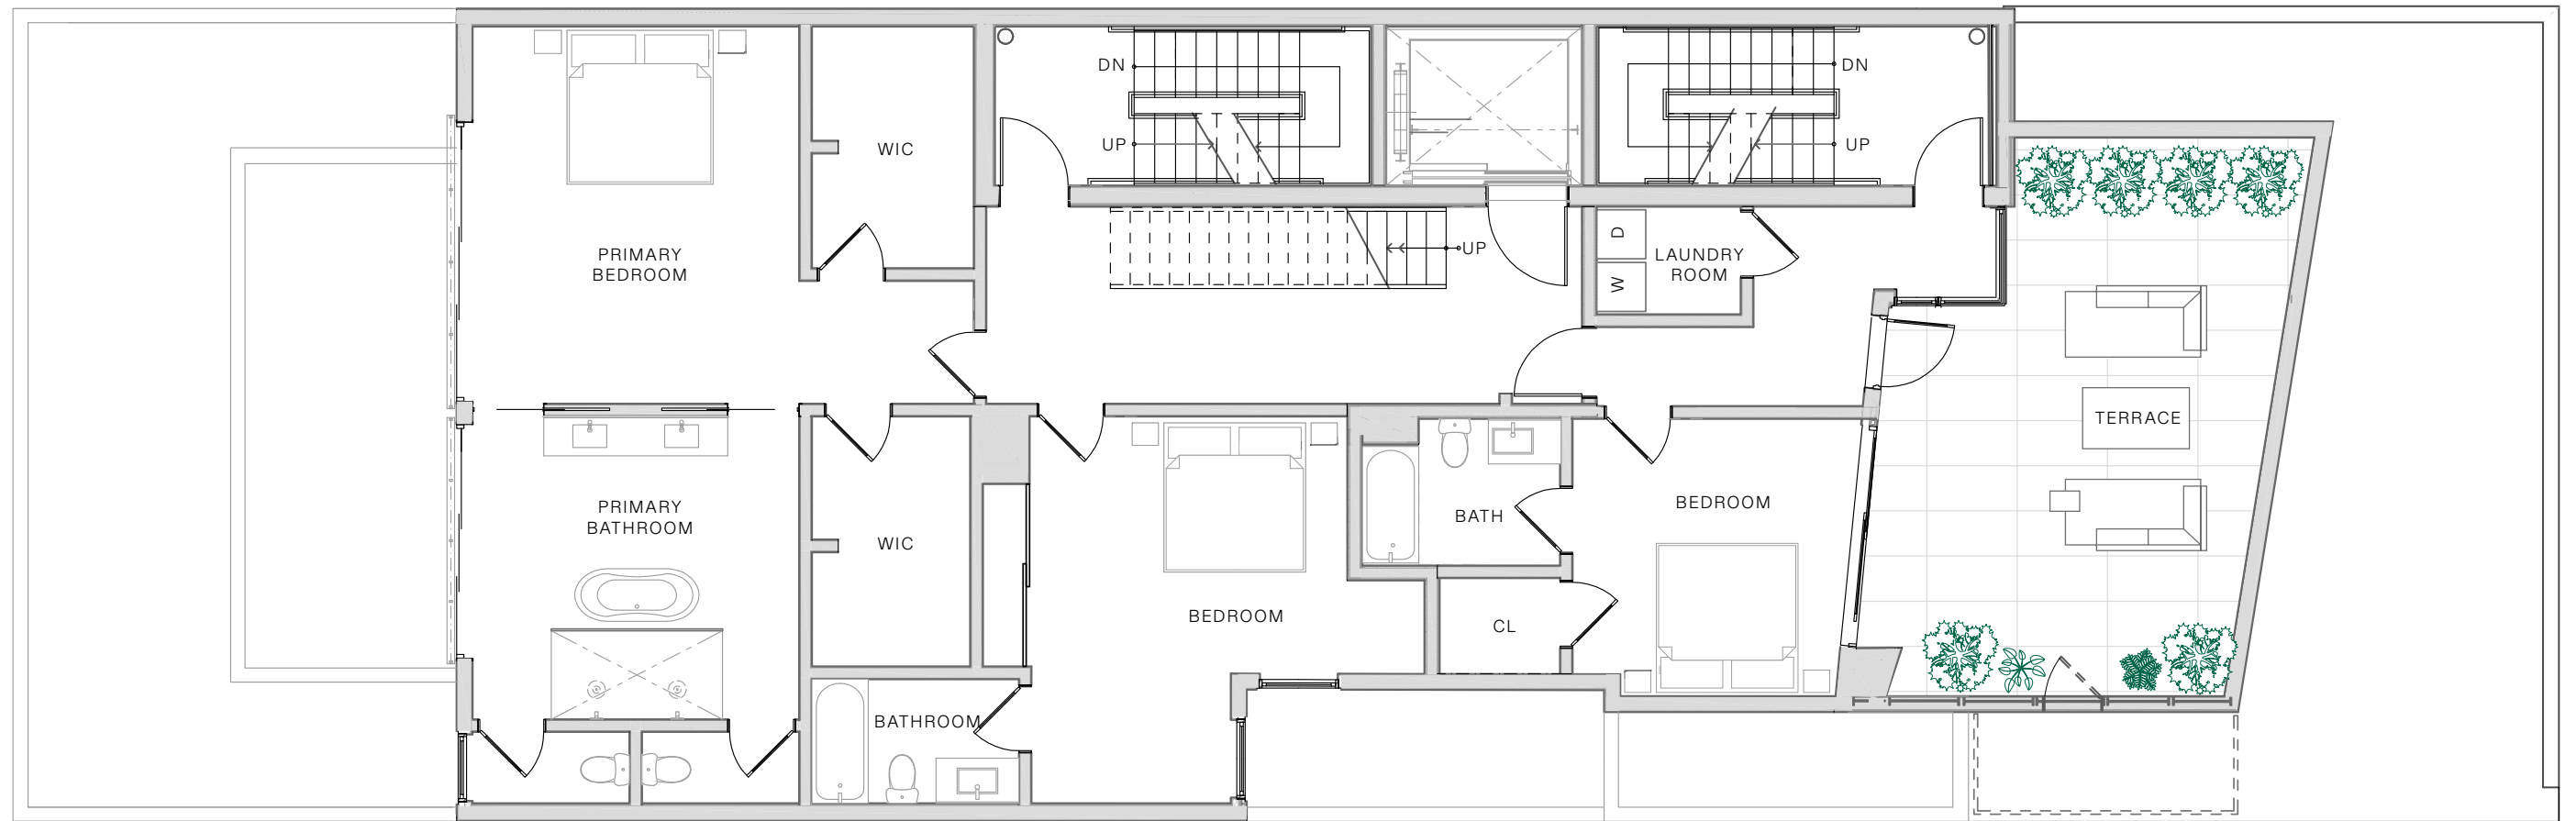

FIFTH FLOOR

INTERIOR: 1,688 SQUARE FEET
EXTERIOR: 432 SQUARE FEET

SIXTH FLOOR

INTERIOR: 1,350 SQUARE FEET

PRIVATE ROOF DECK

1,045 SQUARE FEET