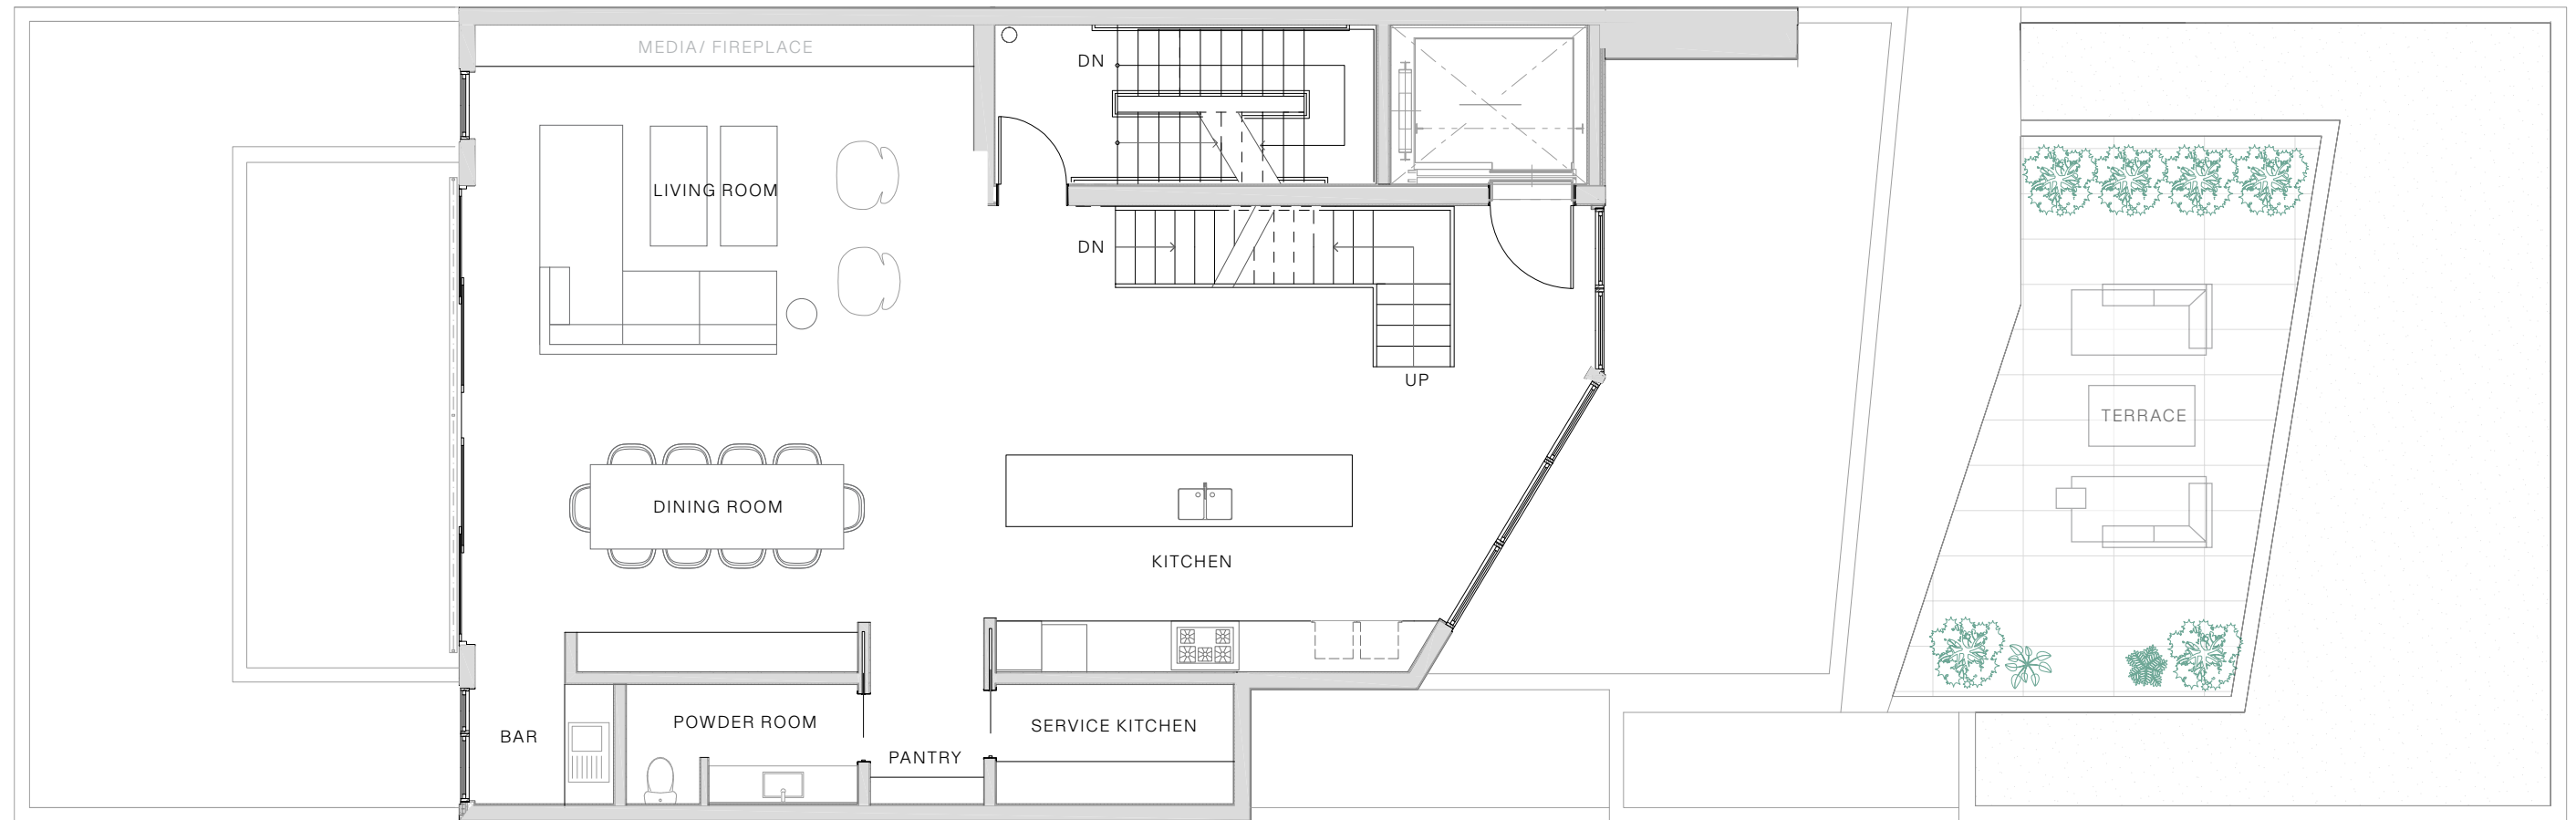

FIFTH FLOOR

INTERIOR: 1,688 SQUARE FEET
EXTERIOR: 432 SQUARE FEET

SIXTH FLOOR

INTERIOR: 1,350 SQUARE FEET

PRIVATE ROOF DECK

1,045 SQUARE FEET